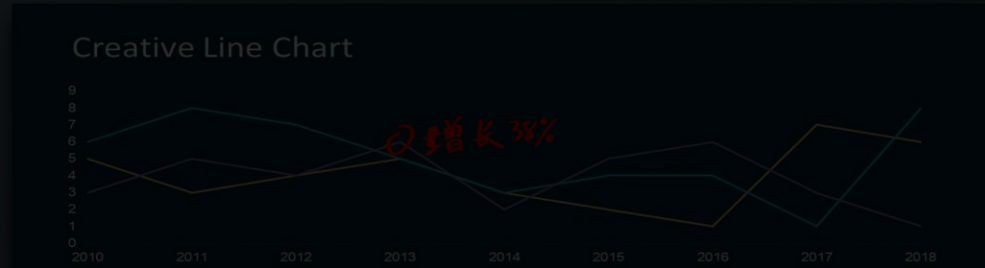

Absen

Trusted LED Supplier

Absen**icon**

Delivering the Ultimate Meeting Experience