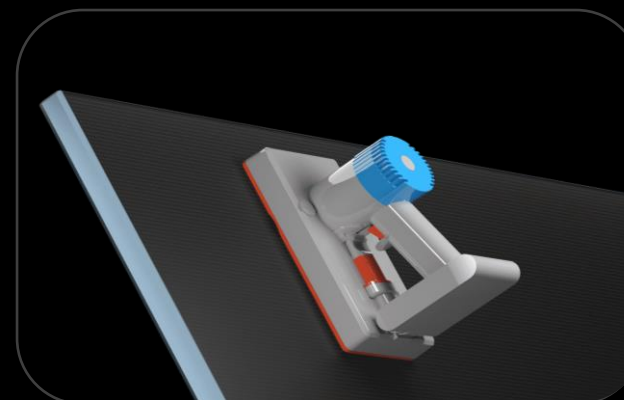

Fast Maintenance

Full front maintenance, single module disassembly only takes 2 seconds